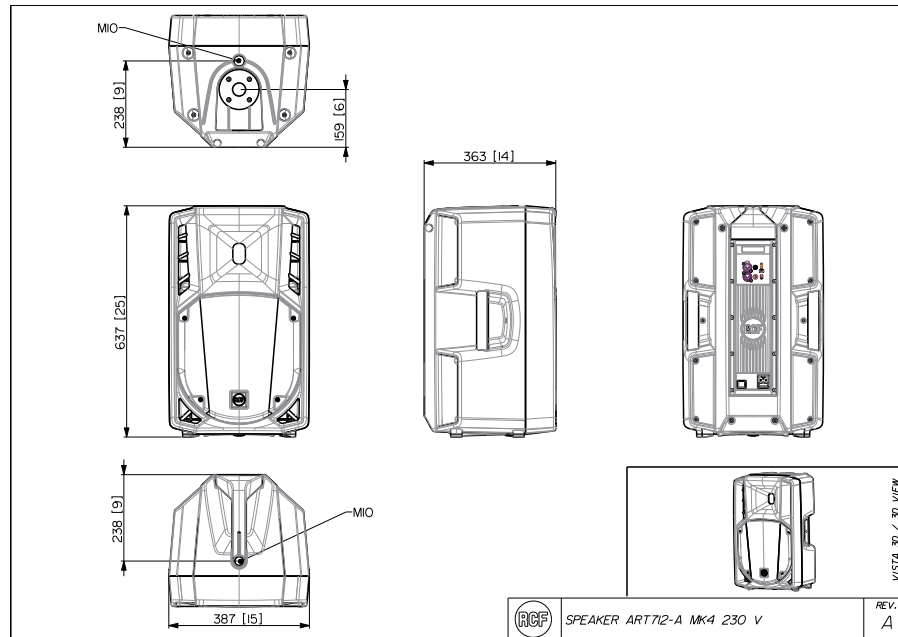

TECHNICAL SPECIFICATIONS

Acoustical specifications	Frequency Response	50 Hz ÷ 20000 Hz
	Max SPL @ 1m	129 dB
	Horizontal coverage angle	90°
	Vertical coverage angle	60°
Transducers	Compression Driver	1 x 1.0", 1.75" v.c
	Woofer	1 x 12", 2.5" v.c
Input/Output section	Input signal	bal/unbal
	Input connectors	XLR, Jack
	Output connectors	XLR
	Input sensitivity	-2 dBu/+4 dBu
	Mic. Input Sensitivity	-32 dBu
Processor section	Crossover Frequencies	1600 Hz
	Protections	Thermal, RMS
	Limiter	Soft Limiter
	Controls	Volume, Boost, Mic/Line
Power section	Total Power	1400 W Peak, 700 W RMS
	High frequencies	400 W Peak, 200 W RMS
	Low frequencies	1000 W Peak, 500 W RMS
	Cooling	Convection
	Connections	VDE
Standard compliance	Safety agency	CE compliant
Physical specifications	Cabinet/Case Material	PP Composite
	Hardware	2 x M10
	Handles	1 Top, 2 Side
	Pole mount/Cap	Yes
	Grille	Steel
	Color	Black

ART 712-A MK4

ACTIVE TWO-WAY SPEAKER

Size	Height	637 mm / 25.08 inches	
	Width	387 mm / 15.24 inches	
	Depth	363 mm / 14.29 inches	
	Weight	17.8 kg / 39.24 lbs	
Rigging / Mounting	ACCESSORIES		
	FLOOR STANDS		
	13360109 AC PRO-FS	Black	EAN 8024530006471
	HORIZONTAL BRACKETS		
	13360104 H-BR 2X ART 712	Black	EAN 8024530015855
	POLE MOUNT KITS		
	13360232 AC PMX		EAN 8024530010058
	13360110 AC PRO-PM	Black	EAN 8024530006488
	13360067 PM-KIT M20	Black	EAN 8024530014599
	Protections		
COVERS			
13360114 CVR ART 722	Black	EAN 8024530010669	
Cables			
CABLES KIT			
13360102 AC XLR 3M3F		EAN 8024530006402	